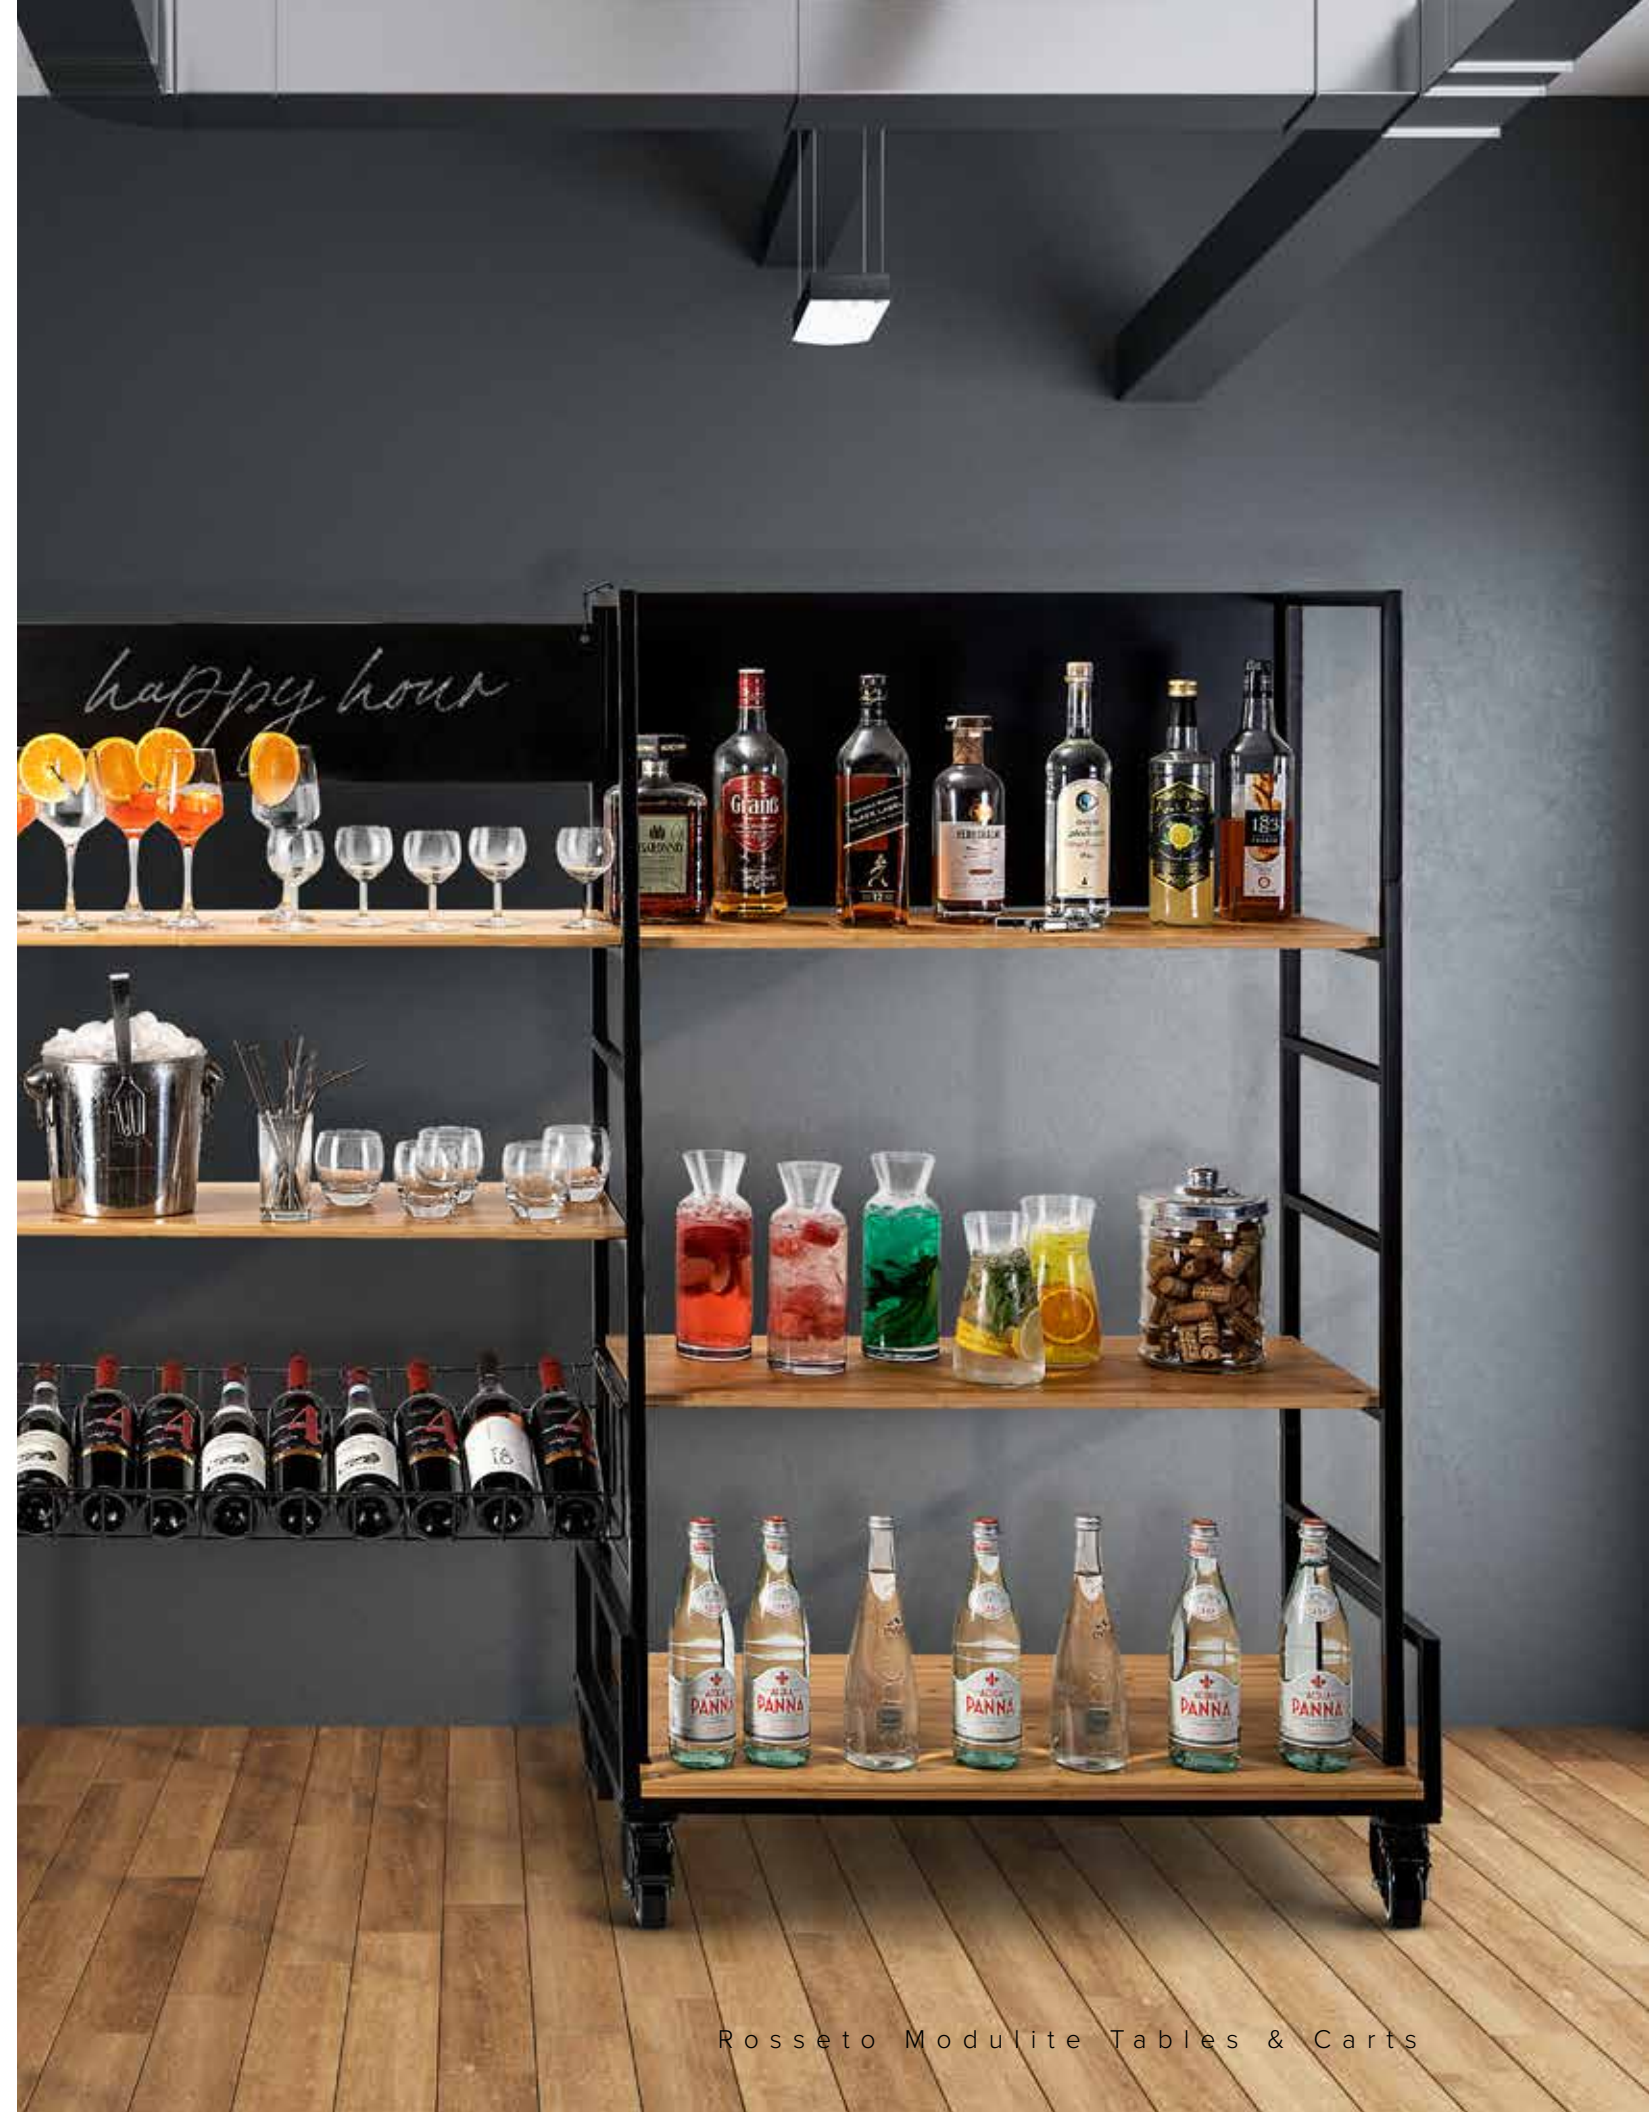

MODULITE™

CART SYSTEMS

MODULITE™

Modular F+B shelving system

Modulite™ is the perfect solution for all your food service needs, whether it's a pop-up market, grab-and-go concept, back bar, sweet station, reception, or any other event limited only by your creativity. With the ability to customize your cart and choose from a variety of accessories designed with you in mind, the possibilities are endless.

Modulite™ PRO BULK® Kit
Includes 6 PRO-BULK containers (3.5 gallons each), matching shelf, catch tray
33.5x19x27 in
85.1x48.3x68.6 cm
Item # PB-K

Modulite™ Chalkboard Sign
32.4x0.3x7.9 in
82.3x.76x20.1 cm
Item # MC-TS

Modulite™ Bamboo Shelf
33.50x12.5x1.25 in
85.09x31.75x3.18 cm
Item # MC-BS1

CUSTOMERS CHOICE

Modulite™ Kit A
Includes cart frame with wheels, 5 EZ-SERV containers (1.3 gallons each), wall bracket, catch tray, 3 bamboo shelves, 1 wire basket
36x20x71.6 in
91.4x50.8x181.9 cm
Item # MC-EZS5

Modulite™ Kit B
Includes cart frame with wheels, 6 PRO-BULK containers (3.5 gallons each), wall bracket, catch tray, 1 bamboo shelf, 1 wire basket
36x20.5x60 in
91.4x52.1x152.4 cm
Item # MC-PB6

Modulite™ Kit C
Includes cart frame with wheels, 3 bamboo shelves, 1 wire basket, 1 chalkboard sign
36x20x56.2 in
91.4x50.8x142.7 cm
Item # MC-Basic